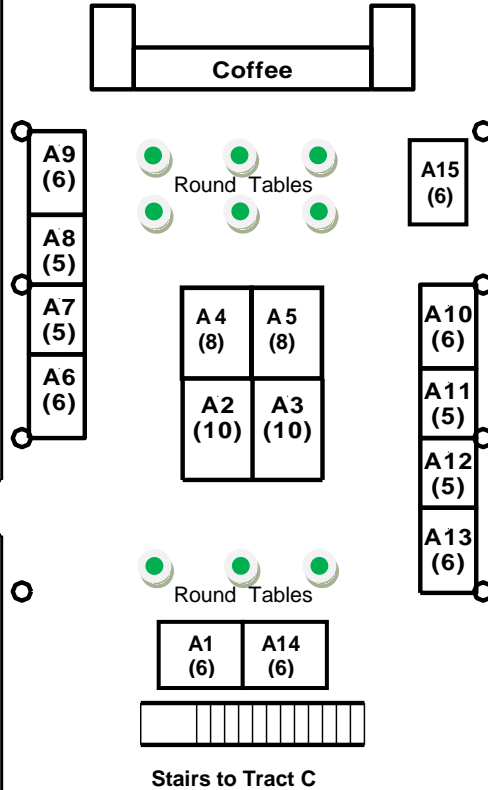

Tract B

Main Foyer Luzerner Saal

Below Auditorium

Tract A

on ground floor

Auditorium

Tract C

on first floor
above Tract A

Legend:

A1-15, B1-20, C1-6 Booth identification
(6), (9), (12), (16), etc. Booth area in square meters