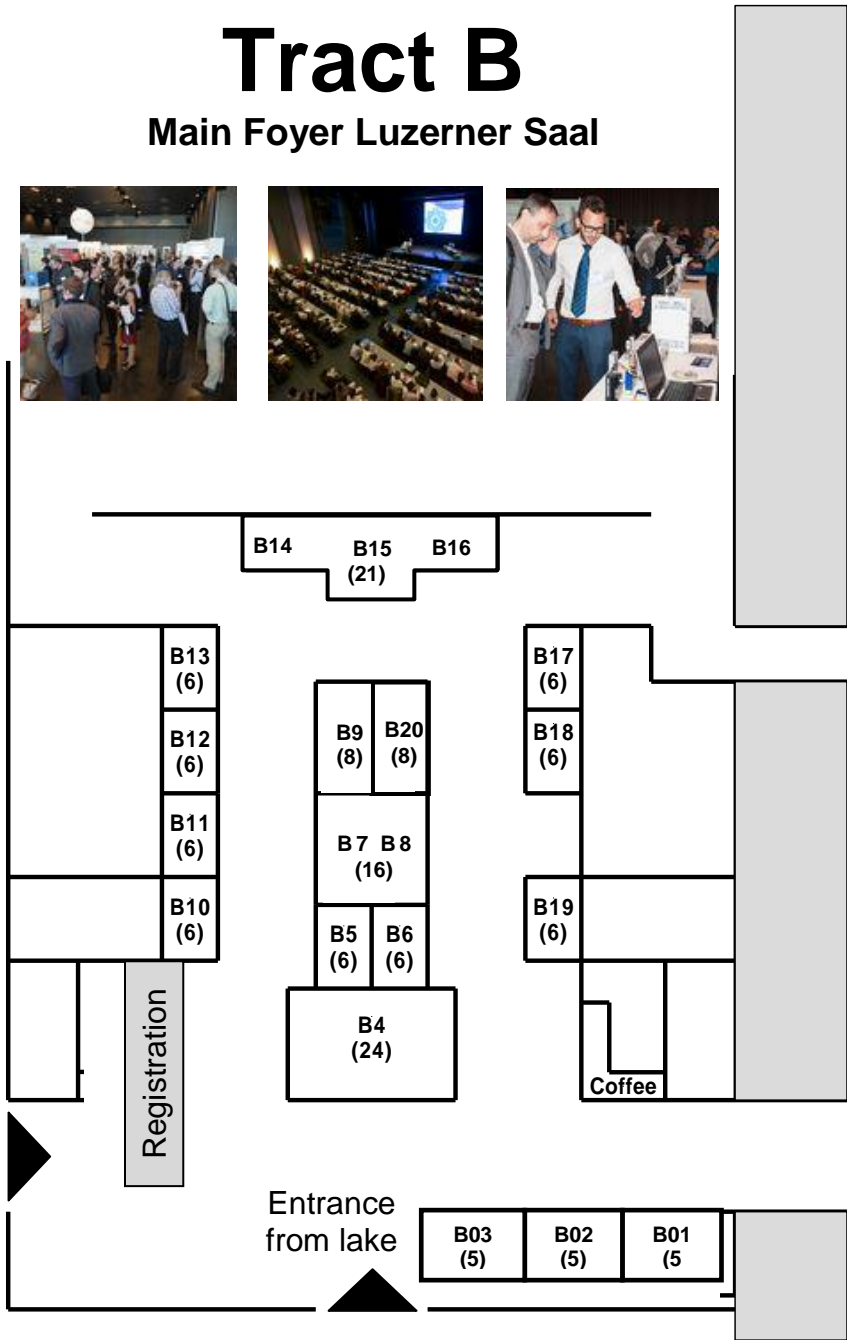

Tract B

Main Foyer Luzerner Saal

Below Auditorium

Tract A

on ground floor

Auditorium

Tract C

on first floor
above Tract A

Legend:

A1-15, B1-20, C1-6 Booth identification
(6), (9), (12), (16), etc. Booth area in square meters