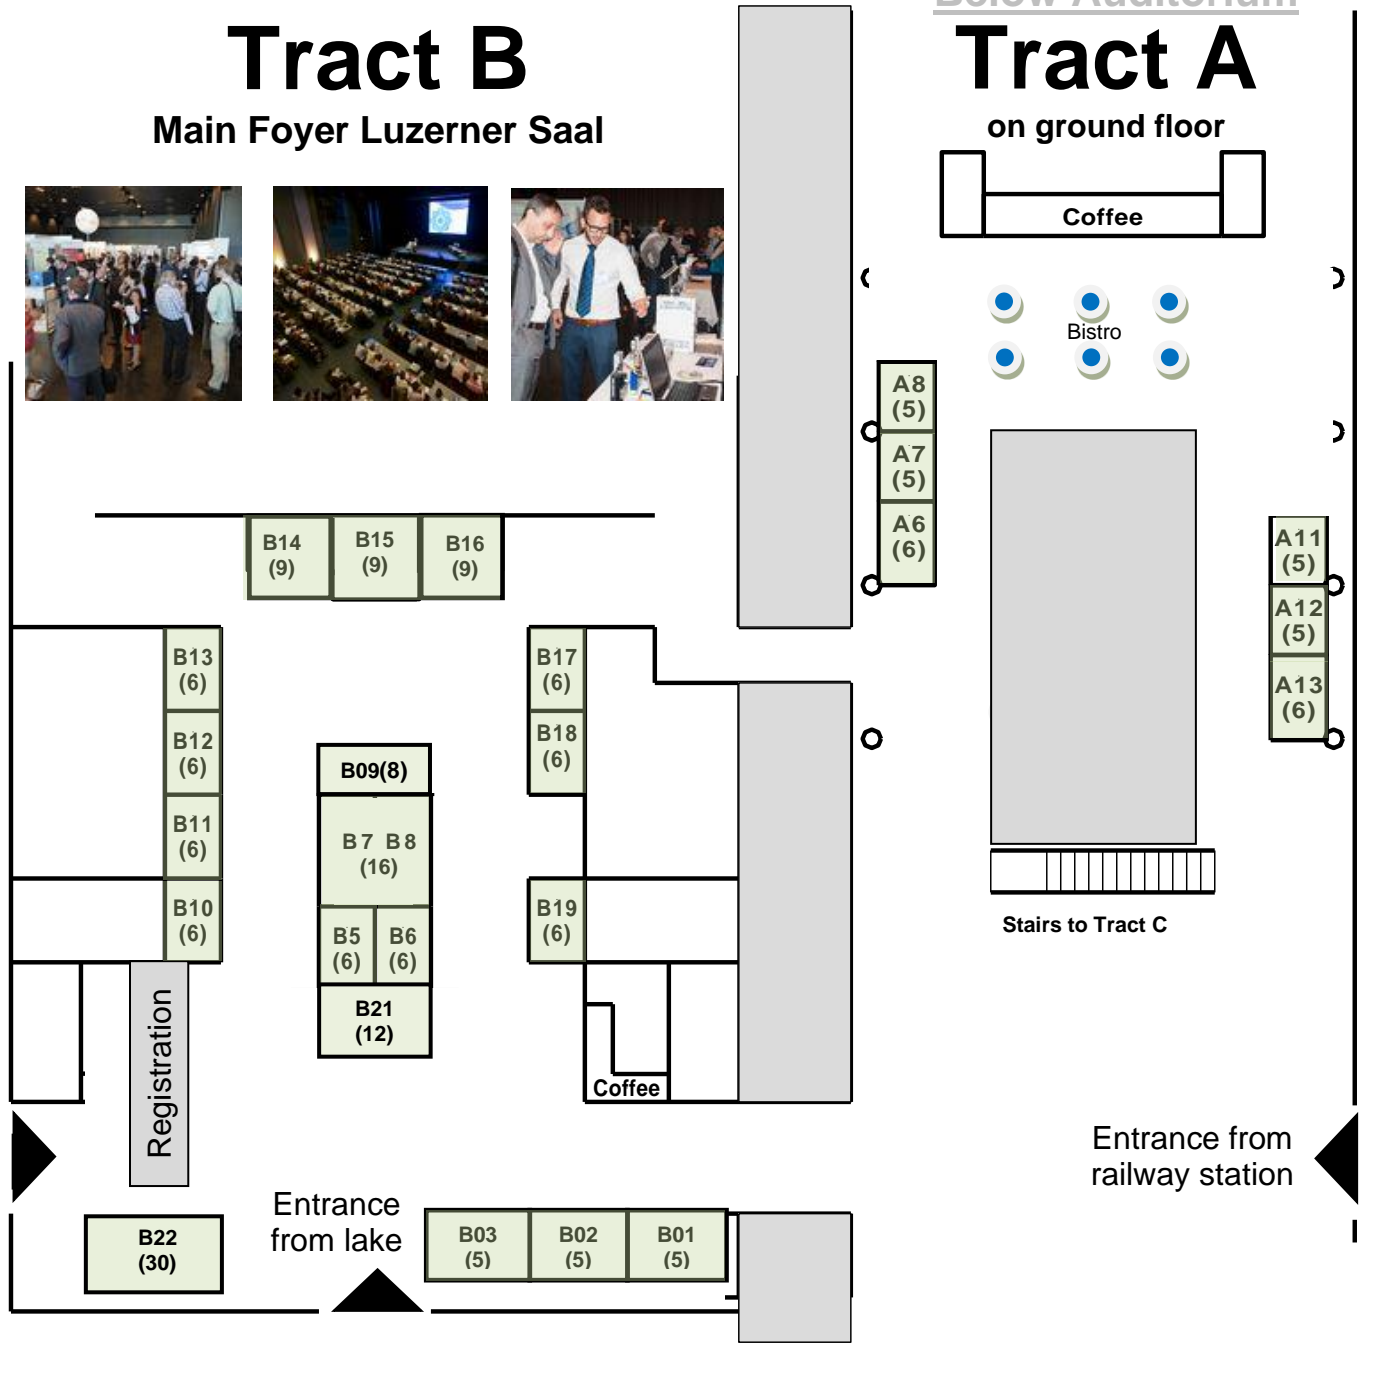

Tract B

Main Foyer Luzerner Saal

Below Auditorium

Tract A

on ground floor

Stairs to Tract C

Entrance from railway station

Auditorium

Tract C

on first floor above Tract A

Legend:

A1-15, B1-20, C1-6 Booth identification
(6), (9), (12), (16), etc. Booth area in square meters