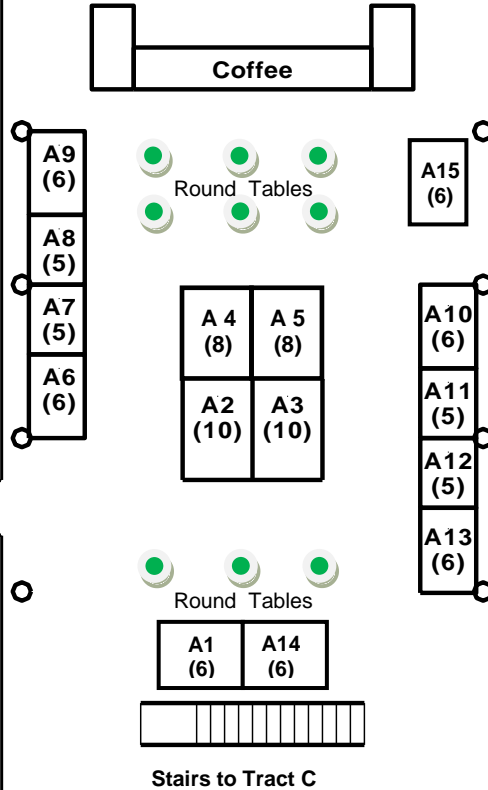

Tract B

Main Foyer Luzerner Saal

Below Auditorium

Tract A

on ground floor

Auditorium

Tract C

on first floor
above Tract A

Legend:

A1-15, B1-20, C1-6 Booth identification
(6), (9), (12), (16), etc. Booth area in square meters

EFCF 2024
KKL, Lucerne, Switzerland 2 - 5 July