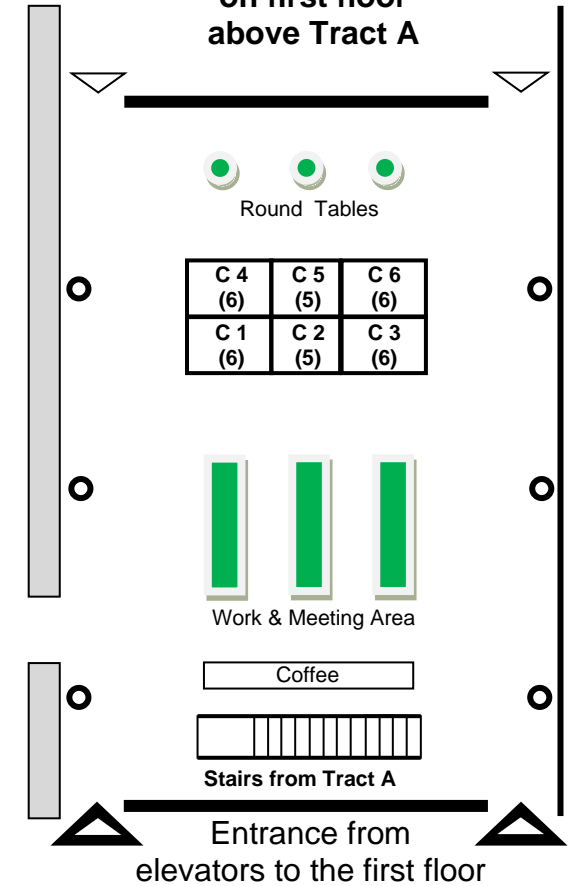

Tract B

Main Foyer Luzerner Saal

Below Auditorium

Tract A

on ground floor

Auditorium

Tract C

on first floor
above Tract A

Legend:

A1-15, B1-20, C1-6 Booth identification
(6), (9), (12), (16), etc. Booth area in square meters

EFCF 2024
KKL, Lucerne, Switzerland 2 - 5 July