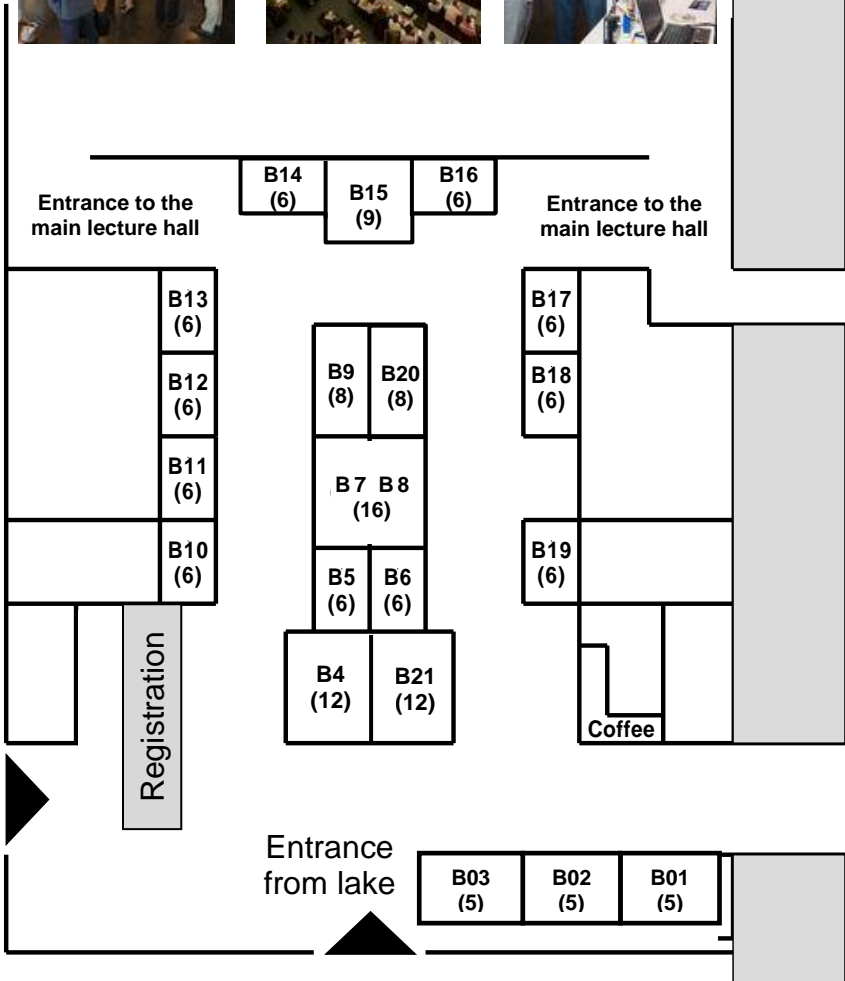

Tract B

Main Foyer Luzerner Saal

Below Auditorium

Tract A

on ground floor

Auditorium

Tract C

on first floor
above Tract A

Legend:

A1-15, B1-20, C1-6 Booth identification
(6), (9), (12), (16), etc. Booth area in square meters

EFCF 2024
KKL, Lucerne, Switzerland 2 - 5 July